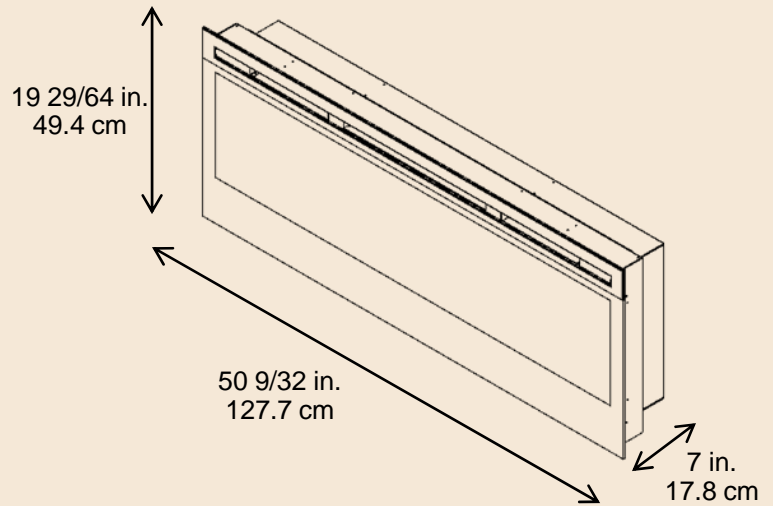

© 2011 Dimplex North America Limited.

Better solutions through innovation

Synergy Wall-mount

BLF50

Product Description

- Patented electric flame technology
- Flame bed made from glass pieces that are colored and silvered on one side
- Light shines and reflects off the randomly-sized glass pieces creating an effect that is as alluring as it is contemporary.
- Four installation options:
 - Fully recessed in to a new construction wall
 - Retrofit – built-in to an existing 2x4 wall
 - Wall-mount
 - Installed as part of Dimplex mantel packages
- Operates with flame only or flame and heat
- Built-in manual switches – main on/off, low heat (600 Watts), high heat (1200 Watts).
- 120 Volts / 1,230 Watts / 4,198 BTU

Includes 3-stage remote control

Model #	Description	lbs/kg	UPC	Wty. [†]	Carton Dimensions (W x H x D)		Cube	
					Inches	cm	ft ³	m ³
BLF50	50" linear wall mount electric fireplace. Ships in one carton.	80 / 36.3	781052 061149	2 yr.	54.7 x 12.5 x 22	139 x 32 x 56	8.7	0.25