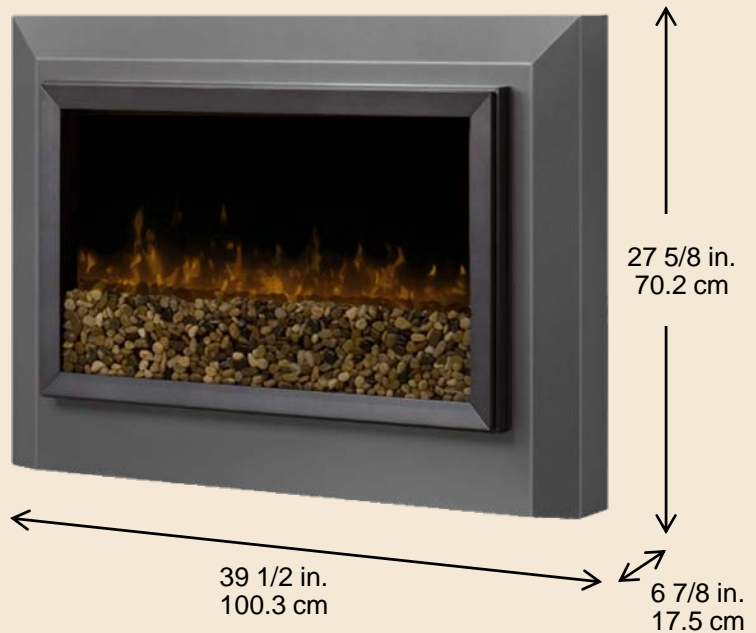

•ncludes on / off remote control

•No carbon monoxide or emissions, glass stays cool-to-touch

Model #	Description	lbs/kg	UPC	Wty.[†]	Carton Dimensions (W x H x D)		Cube	
					Inches	cm	ft³	m³
DWF1146GP	Wall-mount electric fireplace in metallic pewter finish. Ships in one carton.	68.3 / 31.1	781052 070547	1 yr.	41.9 x 30.3 x 9.8	106.5 x 77 x 24.8	7.2	0.2

Specifications, finishes and dimensions are subject to change and should be taken as a guide only. Patent protected: for a complete list of applicable patents visit: www.dimplex.com/patents.

* Based on average national residential electricity rates. Rates vary. [†] Limited warranty.

© 2011 Dimplex North America Limited.