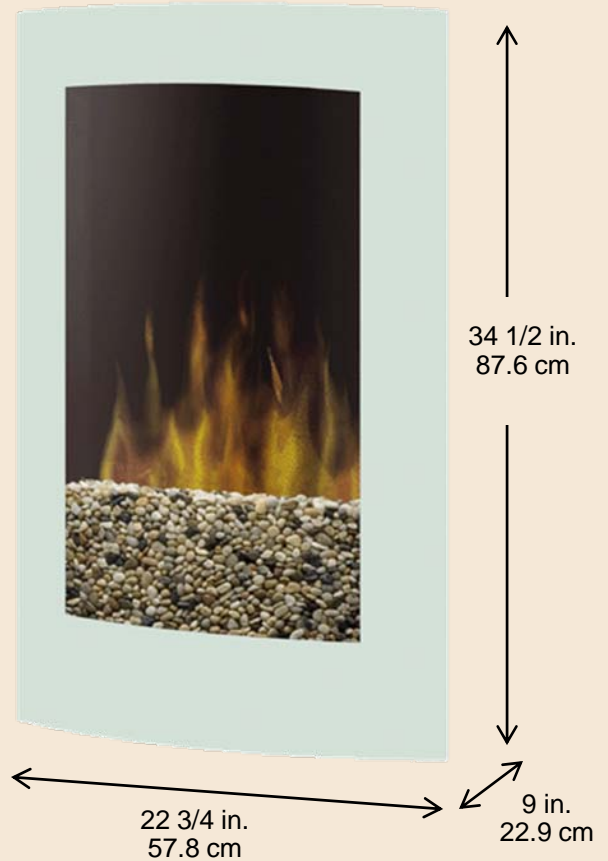

Includes on / off remote control

No carbon monoxide or emissions, glass stays cool-to-touch

Model #	Description	lbs/kg	UPC	Wty.[†]	Carton Dimensions (W x H x D)		Cube	
					Inches	cm	ft³	m³
VCX1525WH	White convex recessed or wall-mount electric fireplace	74 / 33.6	781052 067417	1 yr.	26.3 x 37.8 x 18.4	66.8 x 96 x 46.7	10.6	0.3
	Ships in one carton.							

Specifications, finishes and dimensions are subject to change and should be taken as a guide only. Patent protected: for a complete list of applicable patents visit: www.dimplex.com/patents.

* Based on average national residential electricity rates. Rates vary. † Limited warranty.

© 2011 Dimplex North America Limited.