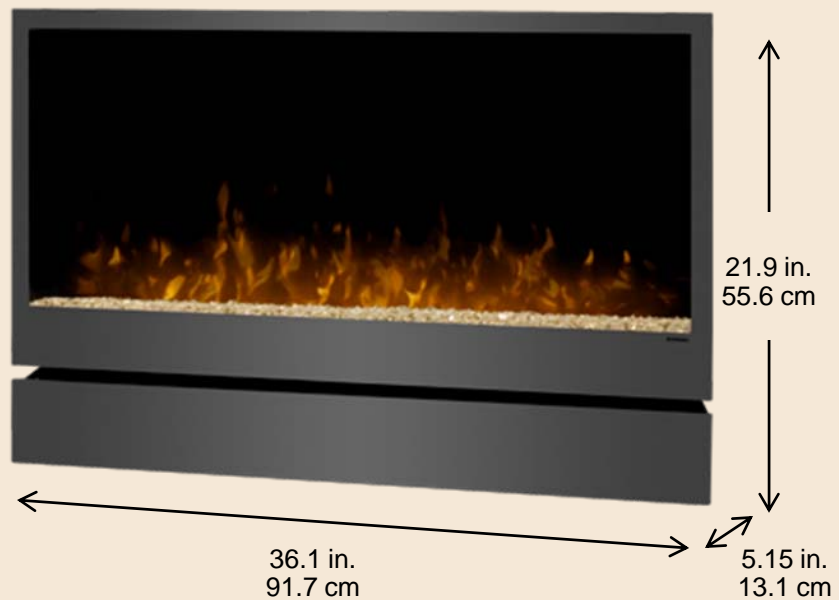

Includes on / off remote control

No carbon monoxide or emissions, glass stays cool-to-touch

Model #	Description	lbs/kg	UPC	Wty.[†]	Carton Dimensions (W x H x D)		Cube	
					Inches	cm	ft³	m³
DWF36PG	36" wall-mount electric fireplace. In pewter gray finish. Ships in one carton.	61 / 28	7810520 70561	1 yr.	41.5 x 25 x 7.7	105.4 x 63.5 x 19.56	7.2	0.2

Specifications, finishes and dimensions are subject to change and should be taken as a guide only. Patent protected: for a complete list of applicable patents visit: www.dimplex.com/patents.

* Based on average national residential electricity rates. Rates vary. † Limited warranty.

© 2011 Dimplex North America Limited.